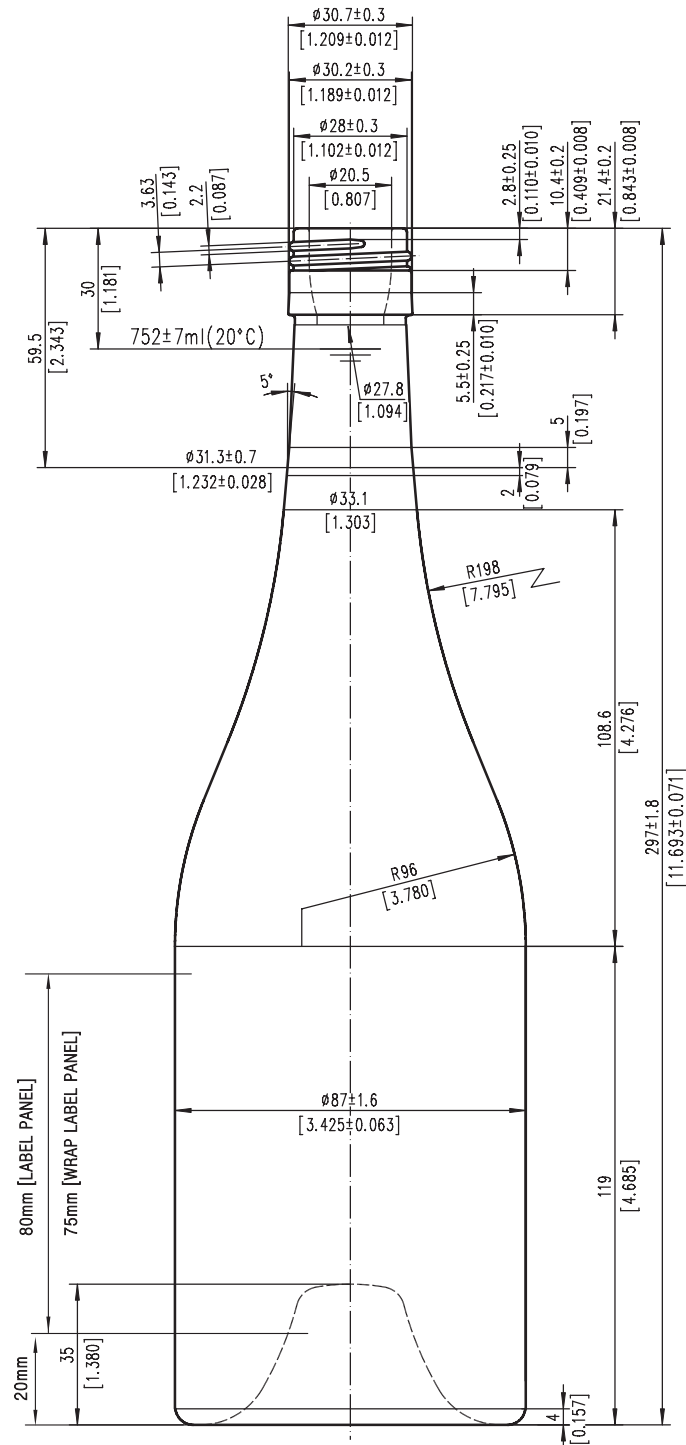

SOPHIA

PRODUCT DATA

ANTIQUE GREEN	GY192205
FINISH	BVS 31.5 x 60
CAPACITY	750mL
WEIGHT	700g ± 25g
BRIM FULL CAPACITY	763mL ± 10mL
THERMAL SHOCK	42°C
IMPACT RESISTANCE	0.8J

CONFIGURATION

PALLET SIZE

3 layers

1200mm (W) × 1000mm (D) × 1044mm (H)

4 layers

1200mm (W) × 1000mm (D) × 1343mm (H)

QUANTITY

429 units (3 layers x 143 units per layer)

572 units (4 layers x 143 units per layer)

Packed in double-bagged pallets,
with individual dividers.