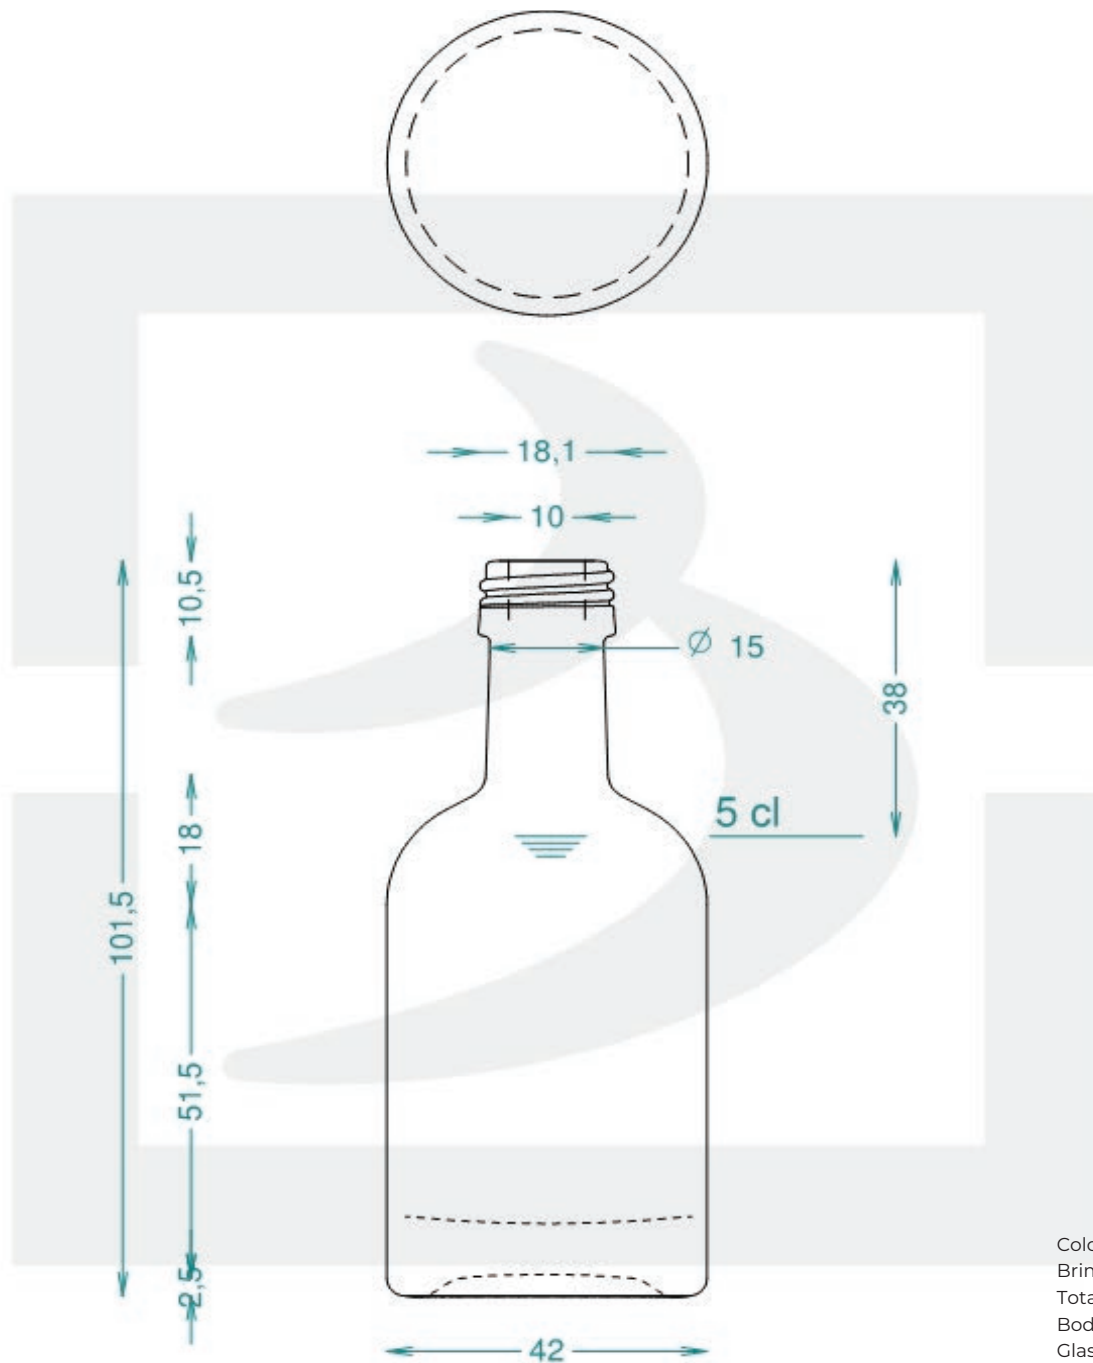

NOCTURNE 50ML

CPAK

Suite 39, 14 Narabang Way,
Belrose, NSW, 2085 Australia
Tel: (02) 9479 4777 Mobile: 0404 933 143
PO Box 560, Terrey Hills NSW 2084
Email: sales@cpak.com.au
Web: cpak.com.au

Colour	Bianco Estra
Brimful capacity (CC)	54
Total height (mm)	101.5
Body diameter (mm)	42
Glass weight (gr)	100
Finish	Pilfer-Proof
Item code	21795V1