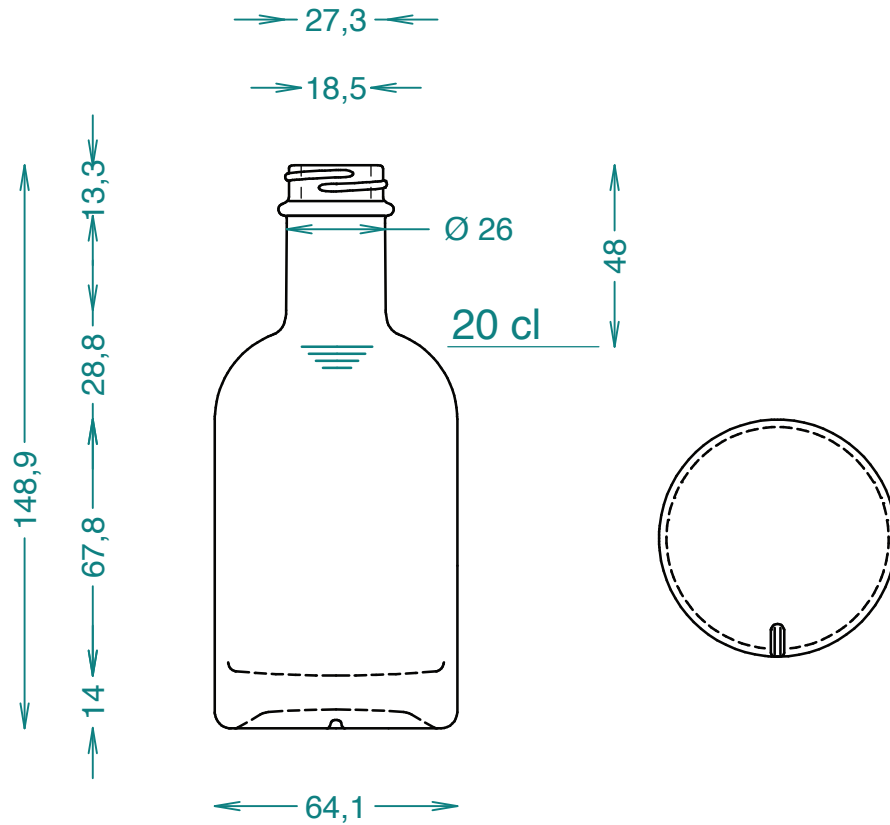

## 200 RONDE G400/28

# CPAK

Suite 39, 14 Narabang Way,  
Belrose, NSW, 2085 Australia  
Tel: (02) 9479 4777 Mobile: 0404 933 143  
PO Box 560, Terrey Hills NSW 2084  
Email: sales@cpak.com.au  
Web: cpak.com.au

Colour	Bianco Extra
Brimful capacity (CC)	214
Total height (mm)	30148.95
Body diameter (mm)	64.1
Glass weight (gr)	300
Finish	GPI
Item code	21811PI