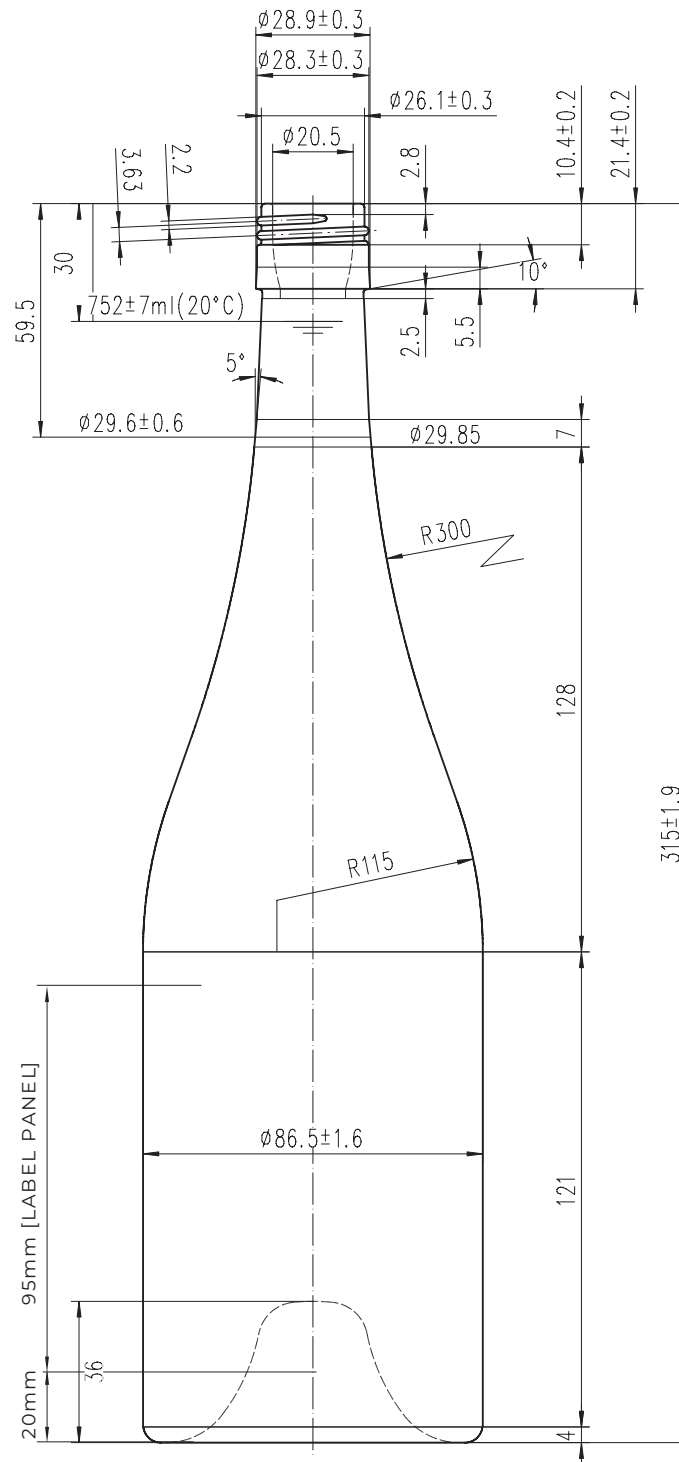

GINA

PRODUCT DATA

ANTIQUE GREEN	GY822179
FINISH	BVS 30 x 60
CAPACITY	750mL
WEIGHT	820g ± 25g
BRIM FULL CAPACITY	763mL ± 10mL
PRESSURE RATING	0.49Mpa
THERMAL SHOCK	42°C
IMPACT RESISTANCE	0.8J

CONFIGURATION

PALLET SIZE

3 layers

1200mm (W) × 1000mm (D) × 1108mm (H)

4 layers

1200mm (W) × 1000mm (D) × 1429mm (H)

QUANTITY

429 units (3 layers x 143 units per layer)

572 units (4 layers x 143 units per layer)

Packed in double-bagged pallets,
with individual dividers.