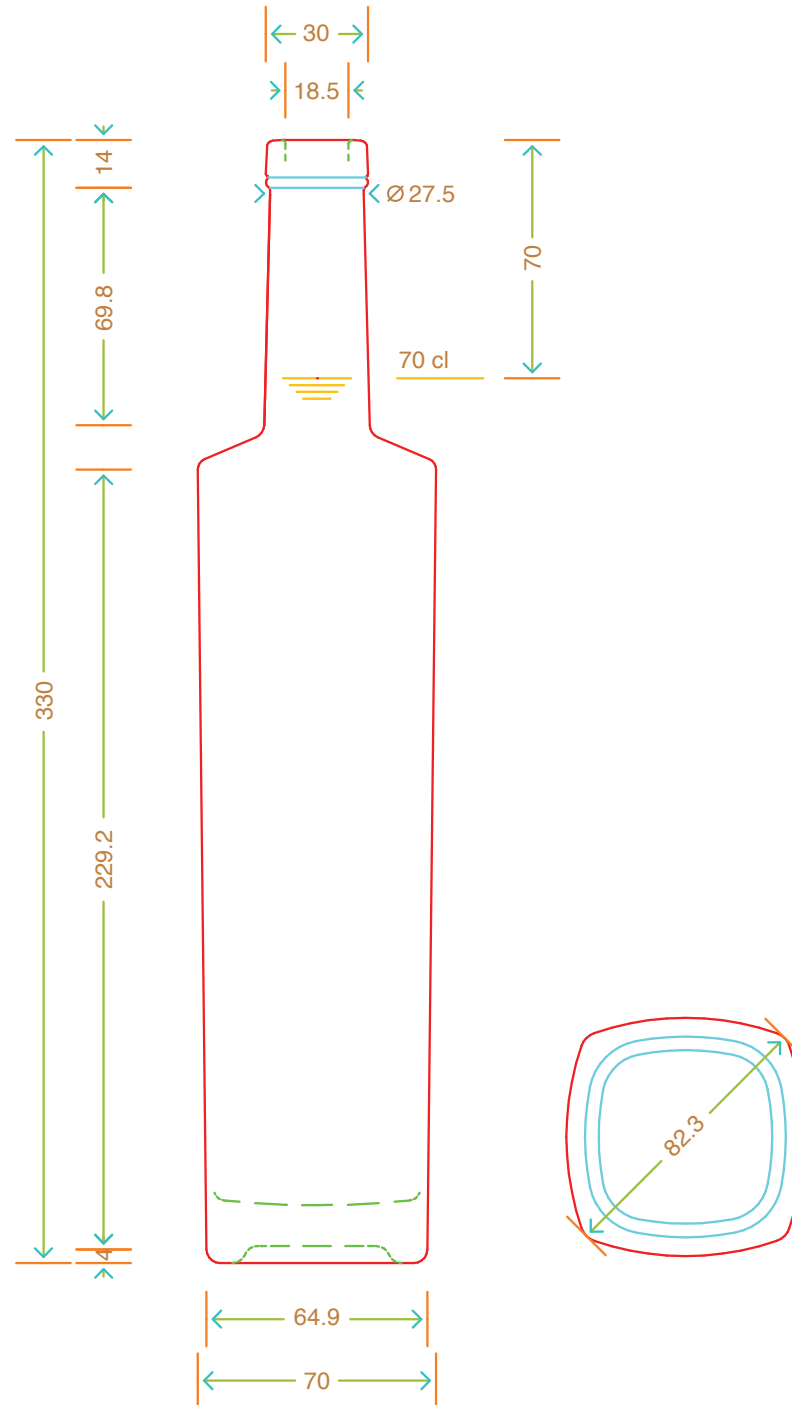

## 700 TL BETS

# CPAK

Suite 39, 14 Narabang Way,  
Belrose, NSW, 2085 Australia  
Tel: (02) 9479 4777 Mobile: 0404 933 143  
PO Box 560, Terrey Hills NSW 2084  
Email: sales@cpak.com.au  
Web: cpak.com.au

Colour	bianco
Brimful capacity (CC)	720
Total height (mm)	330
Body diameter (mm)	70
Glass weight (gr)	750
Finish	BETS
Item code	18295D2