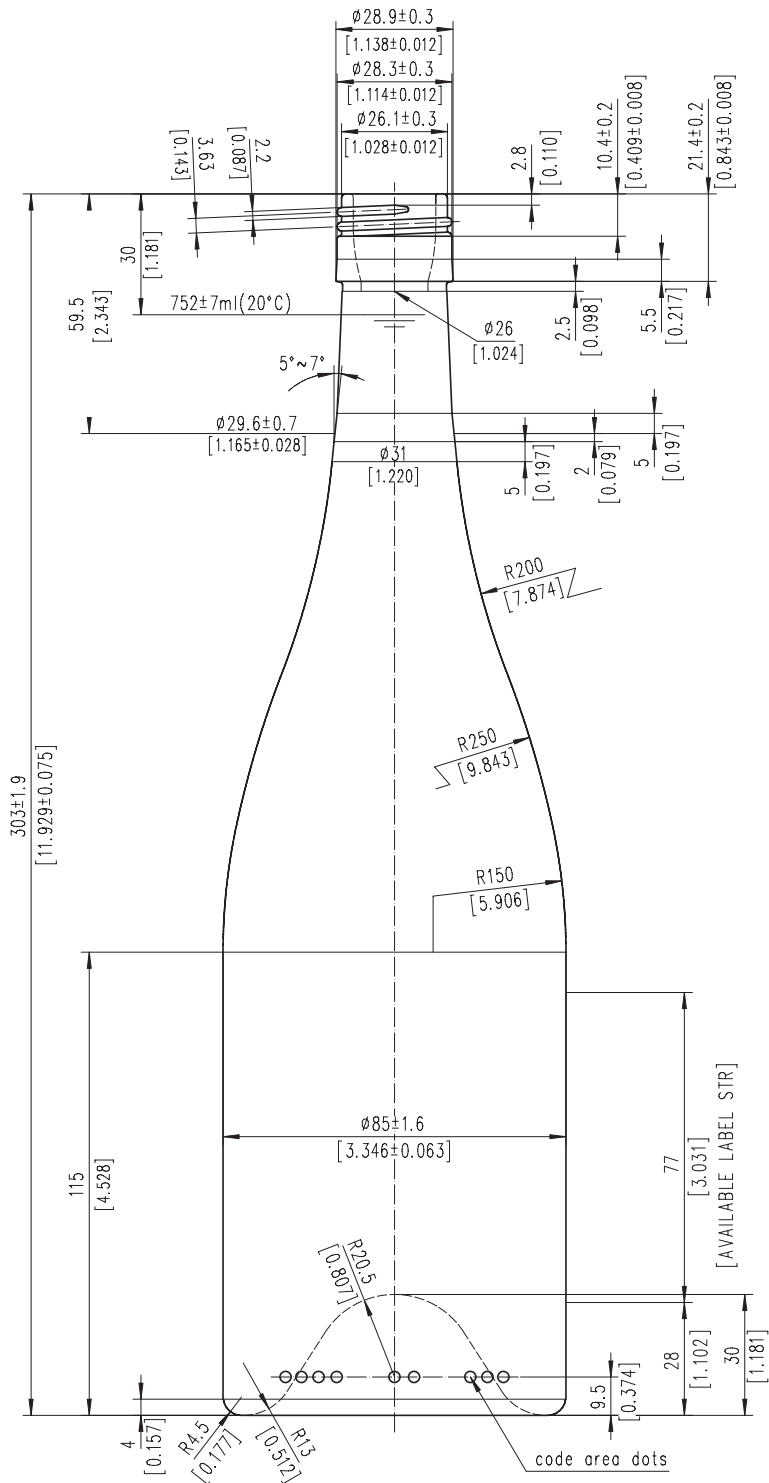

ATHENA

PRODUCT DATA

ANTIQUE GREEN	GY292835
FLINT	GY1F2835
DEAD LEAF	GY192835

FINISH	BVS 30 x 60
CAPACITY	750mL
WEIGHT	650g ± 25g
BRIM FULL CAPACITY	761mL ± 10mL
PRESSURE RATING	2.0 Bar
THERMAL SHOCK	42°C
IMPACT RESISTANCE	0.8J

CONFIGURATION

PALLET SIZE

3 layers

1200mm (W) × 985mm (D) × 1063mm (H)

4 layers

1200mm (W) × 985mm (D) × 1369mm (H)

QUANTITY

525 units (3 layers x 175 units per layer)

700 units (4 layers x 175 units per layer)

Packed in double-bagged pallets,
without dividers.