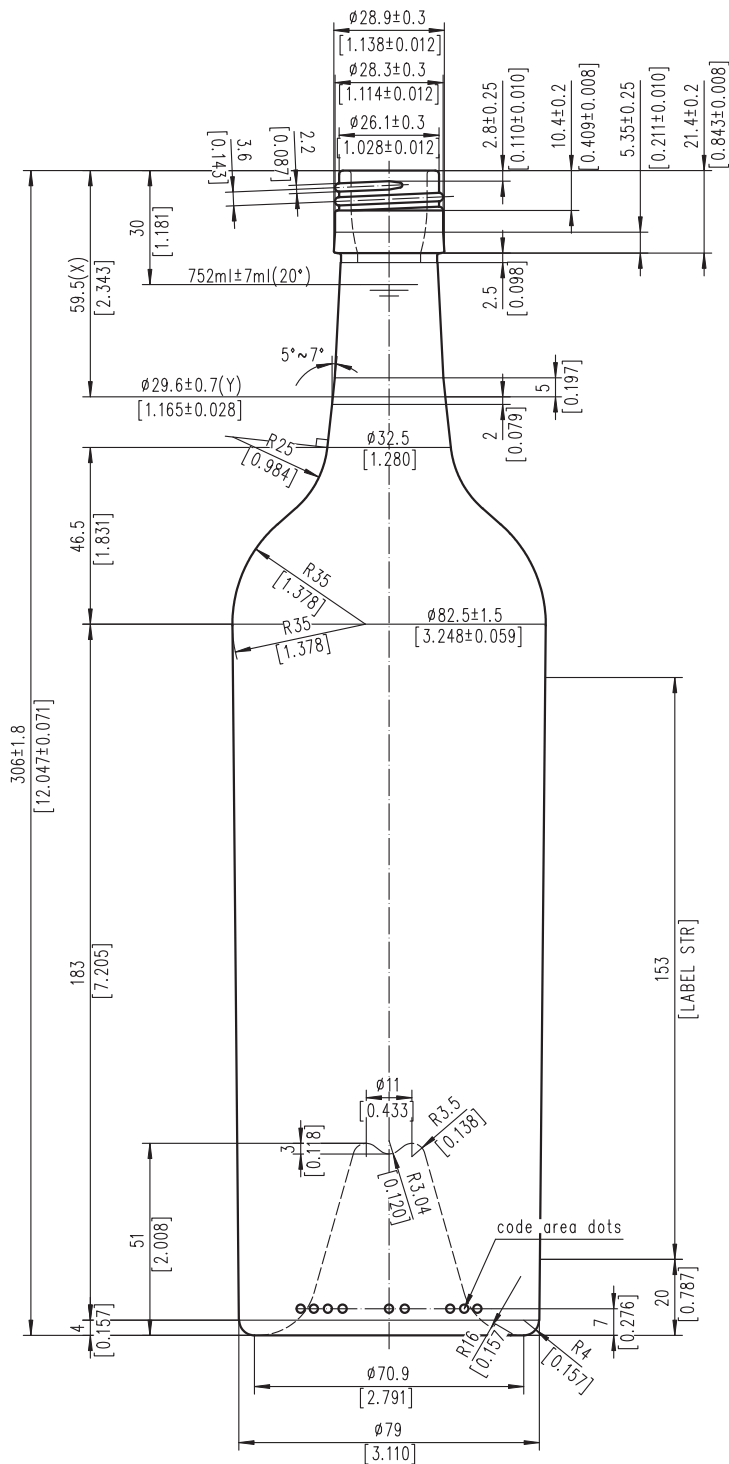

THE DUKE

PRODUCT DATA

ANTIQUÉ GREEN	GY3384
FINISH	BVS 30 x 60
CAPACITY	750mL
WEIGHT	815g ± 30g
HEIGHT	306mm ± 1.8mm
BRIM FULL CAPACITY	752mL ± 7mL
THERMAL SHOCK	42°C
IMPACT RESISTANCE	0.8J

CONFIGURATION

PALLET SIZE

3 layers

1200mm (W) × 1000mm (D) × 1072mm (H)

4 layers

1200mm (W) × 1000mm (D) × 1381mm (H)

QUANTITY

462 units (3 layers x 154 units per layer)

616 units (4 layers x 154 units per layer)

PACKING DESCRIPTION

Bulk + Plywood Pallet,
Double 200 LBS Papery Tray, Partition,
(462+616)PCS/PLT, (3+4) Layers/PLT